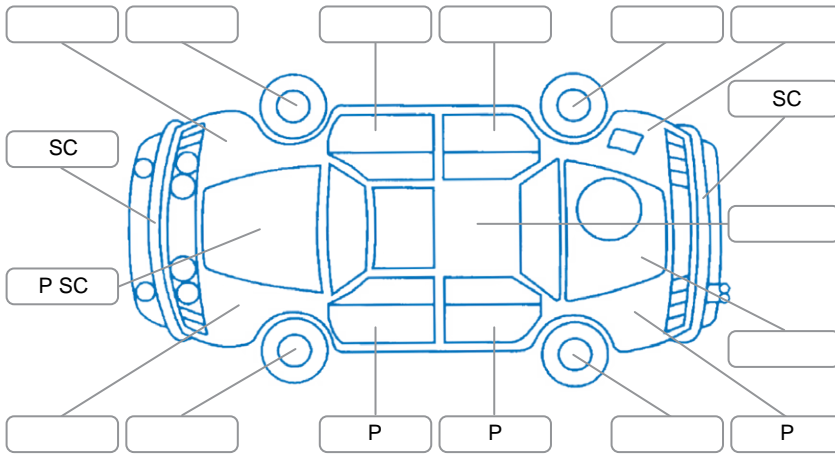

Report ID:	28,232,086	Version:	1
Created:	08 Jun 2026		

Make:	Hyundai	Model:	Tucson
Body Style:	SUV	Year:	2016
Rego No.:	JYQ931	Rego Expiry:	13 Sep 2026
WoF Expiry:	15 Sep 2026	Odometer:	154,566 Kms
Good No.:	28232086	VIN:	TMAJ381ASHJ184972
Next Service:	160000	Service History:	No

Key
 S = Scratch R = Rust C = Crack * = Decals W = Significant scuffs
 D = Dent PT = Paint defect P = Pin dent SC = Stone Chips

Note: some defects and blemishes may not be displayed in the diagram

Body Inspection Comments

Conditions During Body Inspection: Dry

Under Carriage and Under Bonnet Inspection Comments

Interior Comments

Seats:	Good
Carpets:	Good
Panels:	Good
Dashboard:	Good

General Comments

Road Conditions During Test Drive	Dry
Engine Timing Mechanism	Timing Chain
Evidence of Cam Belt Replacement	<input type="checkbox"/> Yes <input type="checkbox"/> No Kms
Inspected by:	Alana Saunders
Published by:	Alana Saunders
Inspection Date:	08 Jun 2026