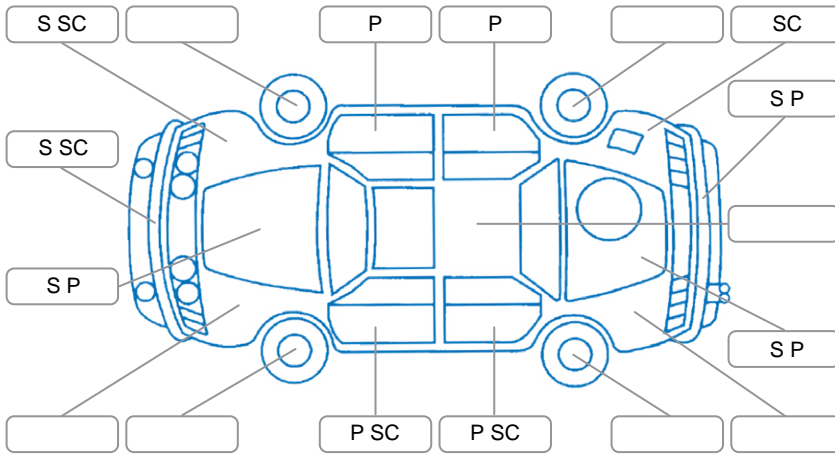

Report ID:	28,232,040	Version:	2
Created:	13 Jun 2026		

Make:	Great Wall	Model:	Steed
Body Style:	Utility	Year:	2017
Rego No.:	KMU429	Rego Expiry:	30 Jan 2026
WoF Expiry:	02 Jun 2027	Odometer:	131,915 Kms
Good No.:	28232040	VIN:	LGWCB3188GB616726
Next Service:	142,000	Service History:	Yes

**Key**  
 S = Scratch    R = Rust    C = Crack    \* = Decals    W = Significant scuffs  
 D = Dent    PT = Paint defect    P = Pin dent    SC = Stone Chips

Note: some defects and blemishes may not be displayed in the diagram