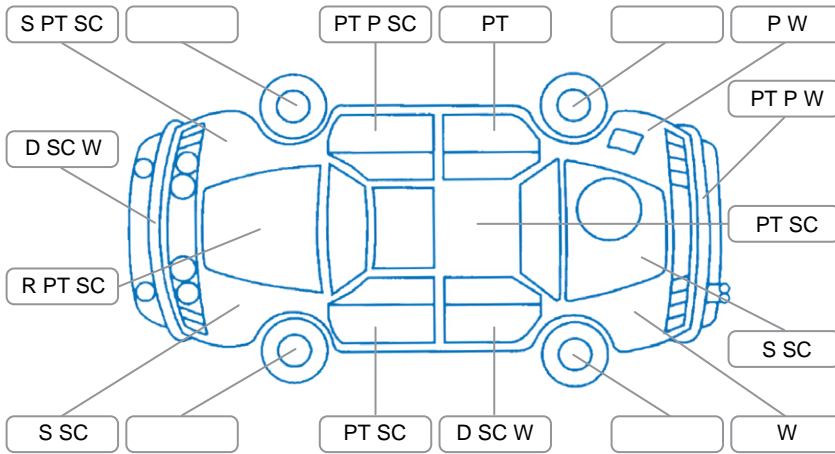

Report ID:	28,232,029	Version:	1
Created:	06 Jun 2026		

Make:	Ford	Model:	Fiesta
Body Style:	Hatchback	Year:	2004
Rego No.:	QZS658	Rego Expiry:	07 Nov 2026
WoF Expiry:	10 Jul 2026	Odometer:	236,050 Kms
Good No.:	28232029	VIN:	WF0HXXWPJH4A56334
Next Service:	no sticker	Service History:	No

**Key**  
 S = Scratch    R = Rust    C = Crack    \* = Decals    W = Significant scuffs  
 D = Dent    PT = Paint defect    P = Pin dent    SC = Stone Chips

Note: some defects and blemishes may not be displayed in the diagram

### Under Carriage and Under Bonnet Inspection Comments

- Underbody oxidation
- Engine oil seepage