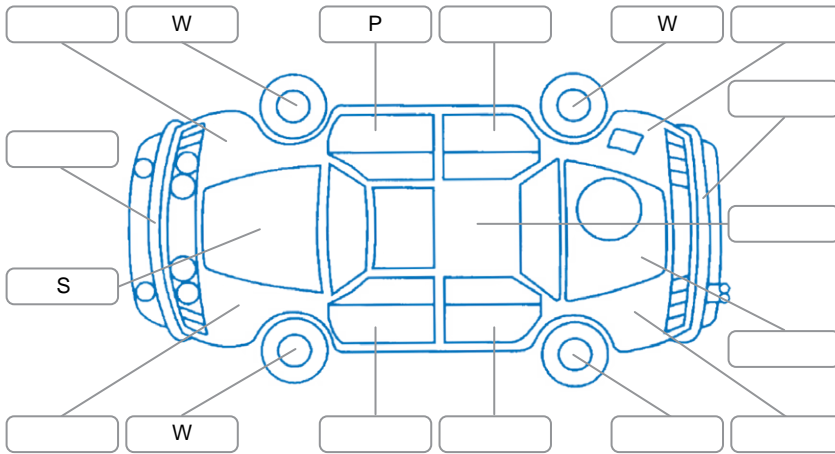

Report ID:	28,231,989	Version:	2
Created:	07 Jun 2026		

Make:	Mini	Model:	Hatch
Body Style:	Hatchback	Year:	2017
Rego No.:	NPD784	Rego Expiry:	17 Jun 2026
WoF Expiry:	30 Mar 2027	Odometer:	93,789 Kms
Good No.:	28231989	VIN:	WMWXS720202E46234
Next Service:	49000	Service History:	No

Key

S = Scratch R = Rust C = Crack * = Decals W = Significant scuffs
 D = Dent PT = Paint defect P = Pin dent SC = Stone Chips

Note: some defects and blemishes may not be displayed in the diagram

Body Inspection Comments

Conditions During Body Inspection

Under Carriage and Under Bonnet Inspection Comments

Interior Comments

Seats:	Good
Carpets:	Good
Panels:	Good
Dashboard:	Good

General Comments

Road Conditions During Test Drive	Dry		
Engine Timing Mechanism	Timing Chain		
Evidence of Cam Belt Replacement	<input type="checkbox"/> Yes	<input type="checkbox"/> No	Kms
Inspected by:	Phillip Russel-Waimotu		
Published by:	Phillip Russel-Waimotu		
Inspection Date:	07 Jun 2026		