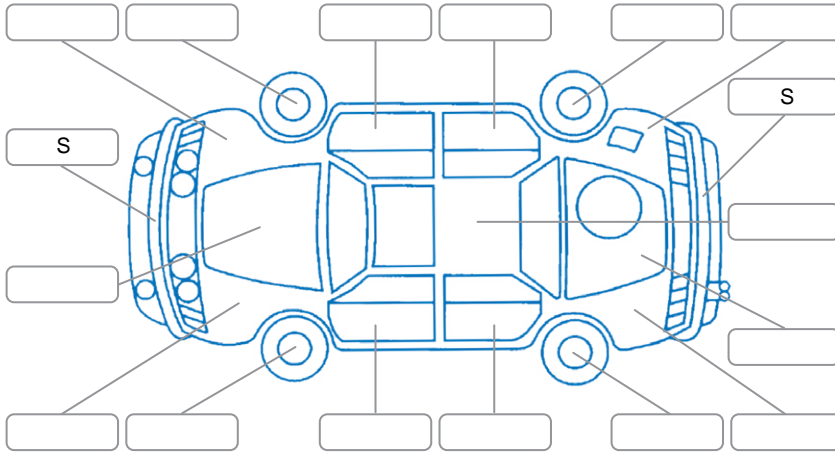

Report ID:	28,231,970	Version:	1
Created:	09 Jun 2026		

Make:	Toyota	Model:	Aqua
Body Style:	Hatchback	Year:	2013
Rego No.:	RKT571	Rego Expiry:	21 Apr 2026
WoF Expiry:	18 Jun 2027	Odometer:	50,639 Kms
Good No.:	28231970	VIN:	7AT0H65YX25182727
Next Service:	60650	Service History:	No

Key

S = Scratch R = Rust C = Crack * = Decals W = Significant scuffs
 D = Dent PT = Paint defect P = Pin dent SC = Stone Chips

Note: some defects and blemishes may not be displayed in the diagram

Body Inspection Comments