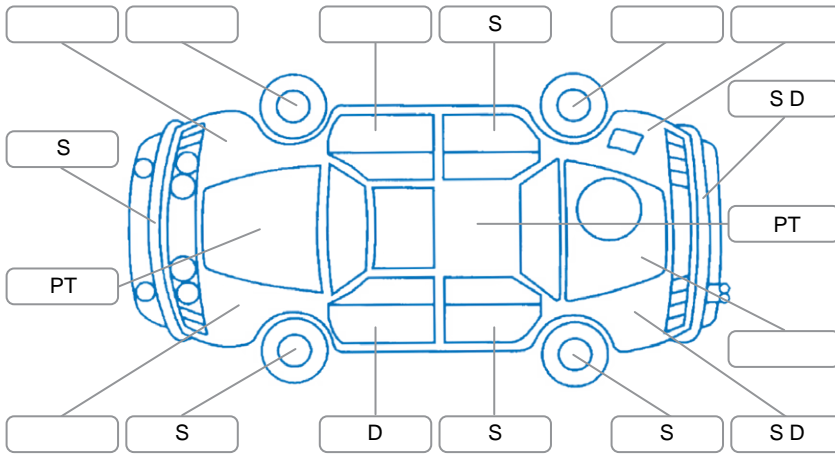

Report ID:	28,231,887	Version:	1
Created:	06 Jun 2026		

Make:	Toyota	Model:	Aqua
Body Style:	Hatchback	Year:	2015
Rego No.:	QGC125	Rego Expiry:	31 May 2026
WoF Expiry:	03 Nov 2026	Odometer:	114,758 Kms
Good No.:	28231887	VIN:	7AT0H65YX22405344
Next Service:	121000	Service History:	No

Key
 S = Scratch R = Rust C = Crack * = Decals W = Significant scuffs
 D = Dent PT = Paint defect P = Pin dent SC = Stone Chips

Note: some defects and blemishes may not be displayed in the diagram

Body Inspection Comments