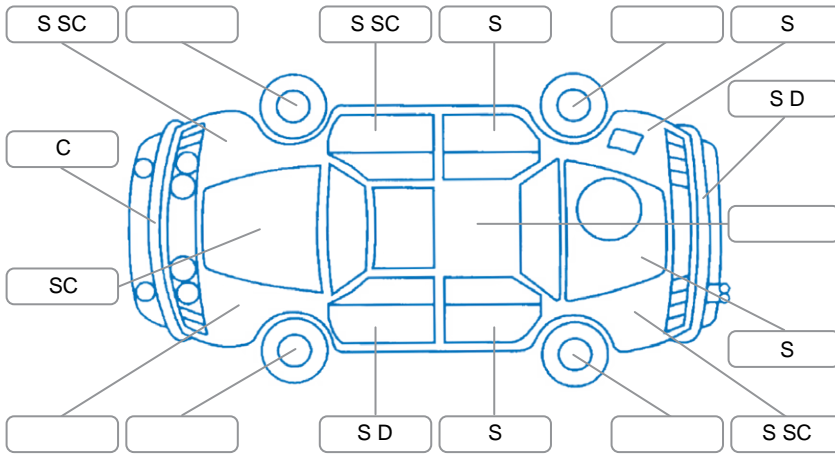

Report ID:	28,231,860	Version:	4
Created:	19 Jun 2026		

Make:	Toyota	Model:	Vitz
Body Style:	Hatchback	Year:	2001
Rego No.:	CHM542	Rego Expiry:	02 Aug 2026
WoF Expiry:	30 Jan 2027	Odometer:	219,646 Kms
Good No.:	28231860	VIN:	7A8H63E0704272887
Next Service:	12/6/27 or 23000kms	Service History:	No

Key

S = Scratch R = Rust C = Crack * = Decals W = Significant scuffs
 D = Dent PT = Paint defect P = Pin dent SC = Stone Chips

Note: some defects and blemishes may not be displayed in the diagram

Body Inspection Comments

Stone chips in windscreen.
 Big dent in LH Side rocker panel.

Conditions During Body Inspection

Wet

Under Carriage and Under Bonnet Inspection Comments

Oil seepage around valve cover and under engine.

Interior Comments

Seats:	Average
Carpets:	Average
Panels:	Average
Dashboard:	Good

General Comments

Vehicle drove well

Road Conditions During Test Drive

Wet

Engine Timing Mechanism

Timing Chain

Evidence of Cam Belt Replacement