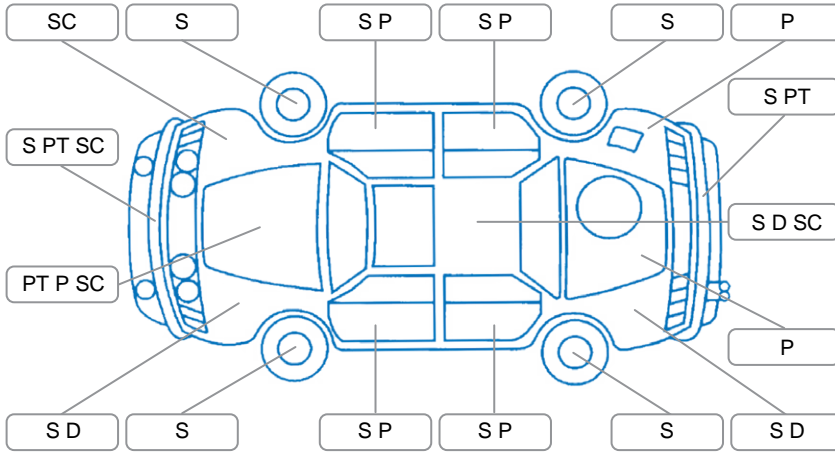

Report ID:	28,231,759	Version:	3
Created:	08 Jun 2026		

Make:	Hyundai	Model:	I30
Body Style:	Wagon	Year:	2009
Rego No.:	FAM721	Rego Expiry:	30 Jun 2026
WoF Expiry:	21 Mar 2027	Odometer:	238,505 Kms
Good No.:	28231759	VIN:	KMHDB81DR9U048484
Next Service:	232,000 Kms	Service History:	No

Key

S = Scratch R = Rust C = Crack * = Decals W = Significant scuffs
 D = Dent PT = Paint defect P = Pin dent SC = Stone Chips

Note: some defects and blemishes may not be displayed in the diagram

Body Inspection Comments