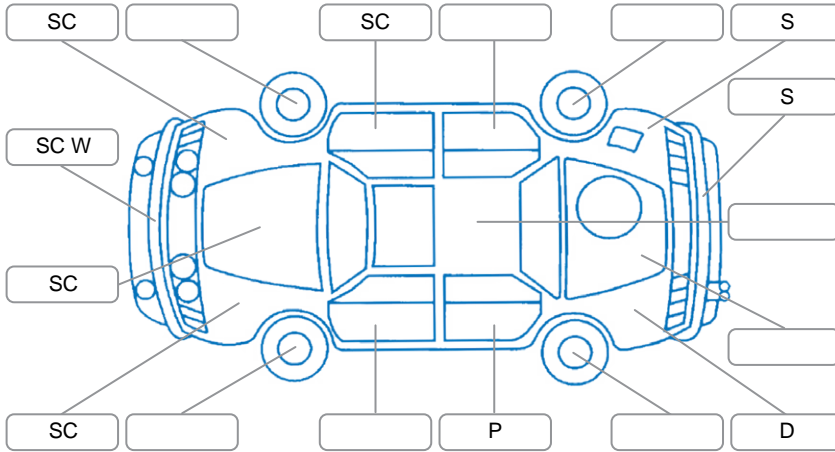

Report ID:	28,231,744	Version:	2
Created:	26 Jun 2026		

Make:	Ford	Model:	Ranger
Body Style:	Utility	Year:	2022
Rego No.:	PPC478	Rego Expiry:	29 Oct 2026
WoF Expiry:	16 Oct 2026	Odometer:	75,302 Kms
Good No.:	28231744	VIN:	MNACMFF70NW239418
Next Service:	81,000kms	Service History:	Yes

Key

S = Scratch R = Rust C = Crack * = Decals W = Significant scuffs
 D = Dent PT = Paint defect P = Pin dent SC = Stone Chips

Note: some defects and blemishes may not be displayed in the diagram

Body Inspection Comments

Both side cab corner has minor dents. Minor dent and scratch in left sill rear step area.

Conditions During Body Inspection

Dry

Under Carriage and Under Bonnet Inspection Comments

Interior Comments

Seats:	Good
Carpets:	Good
Panels:	Good
Dashboard:	Good