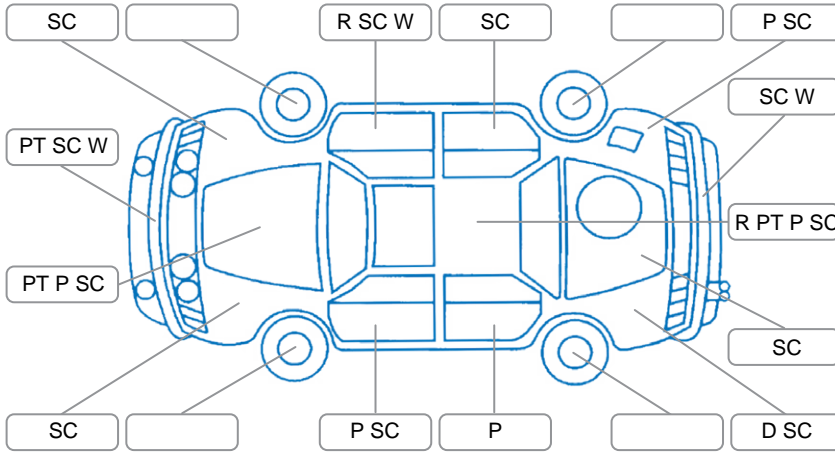

Report ID:	28,231,700	Version:	1
Created:	05 Jun 2026		

Make:	Daihatsu	Model:	Sirion
Body Style:	Hatchback	Year:	2007
Rego No.:	ECE991	Rego Expiry:	06 Sep 2026
WoF Expiry:	25 Apr 2026	Odometer:	85,128 Kms
Good No.:	28231700	VIN:	JDAM301S001069878
Next Service:	100000	Service History:	No

Key

S = Scratch R = Rust C = Crack * = Decals W = Significant scuffs
 D = Dent PT = Paint defect P = Pin dent SC = Stone Chips

Note: some defects and blemishes may not be displayed in the diagram

Body Inspection Comments

Poor paint, Black spores
 Rusty A-Pillars
 Foggy headlights

Conditions During Body Inspection Dry

Under Carriage and Under Bonnet Inspection Comments

Radiator support panel rust
 Underbody rust
 LF CV boot leak