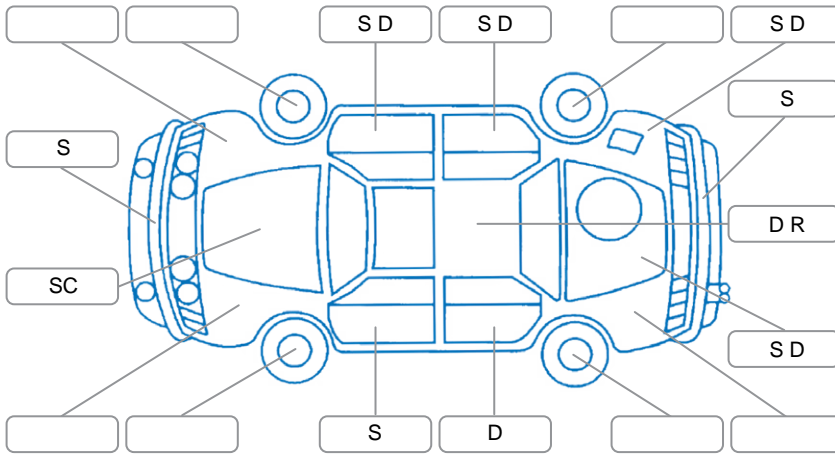

Report ID:	28,231,645	Version:	2
Created:	16 Jun 2026		

Make:	Ford	Model:	Transit
Body Style:	Van	Year:	2016
Rego No.:	JRT825	Rego Expiry:	21 Mar 2027
WoF Expiry:	18 Aug 2026	Odometer:	33,463 Kms
Good No.:	28231645	VIN:	WFOXXXTTGXFU03078
Next Service:	can't read	Service History:	Yes

Key

S = Scratch R = Rust C = Crack * = Decals W = Significant scuffs
 D = Dent PT = Paint defect P = Pin dent SC = Stone Chips

Note: some defects and blemishes may not be displayed in the diagram

Body Inspection Comments