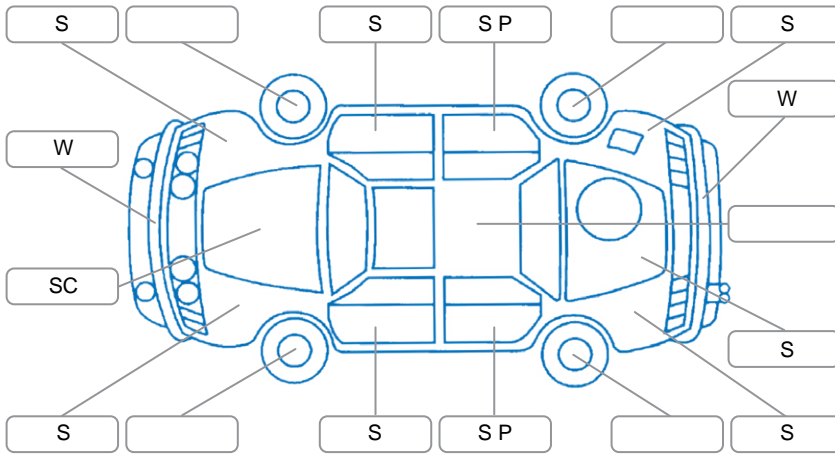

Key
 S = Scratch R = Rust C = Crack * = Decals W = Significant scuffs
 D = Dent PT = Paint defect P = Pin dent SC = Stone Chips

Note: some defects and blemishes may not be displayed in the diagram

Body Inspection Comments

Stone chips in windscreen.

Conditions During Body Inspection

Dry

Under Carriage and Under Bonnet Inspection Comments

Oil leaks under engine.

Interior Comments

Seats:	bottom and side of drivers seat ripped.
Carpets:	Average
Panels:	roof liner starting to sag.
Dashboard:	Good

General Comments

Vehicle drove well.
 Service due.
 Fraying on edge of drivers seatbelt.

Road Conditions During Test Drive Dry

Engine Timing Mechanism Timing Chain

Evidence of Cam Belt Replacement Yes No Kms