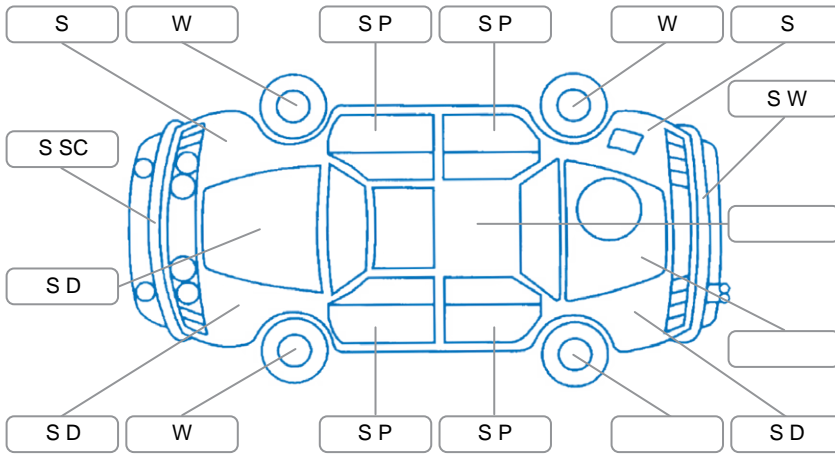

Report ID:	28,231,595	Version:	1
Created:	12 Jun 2026		

Make:	Hyundai	Model:	Getz
Body Style:	Hatchback	Year:	2007
Rego No.:	DTE151	Rego Expiry:	06 Jul 2026
WoF Expiry:	01 Jul 2026	Odometer:	125,197 Kms
Good No.:	28231595	VIN:	KMHBU51BR7U624999
Next Service:	135000	Service History:	No

Key

S = Scratch R = Rust C = Crack * = Decals W = Significant scuffs
 D = Dent PT = Paint defect P = Pin dent SC = Stone Chips

Note: some defects and blemishes may not be displayed in the diagram

Body Inspection Comments

Minor chip bottom LHS windscreen

Conditions During Body Inspection Dry

Under Carriage and Under Bonnet Inspection Comments

Engine oil leaks

Interior Comments

Seats:	dirty stained
Carpets:	dirty
Panels:	Good
Dashboard:	Good