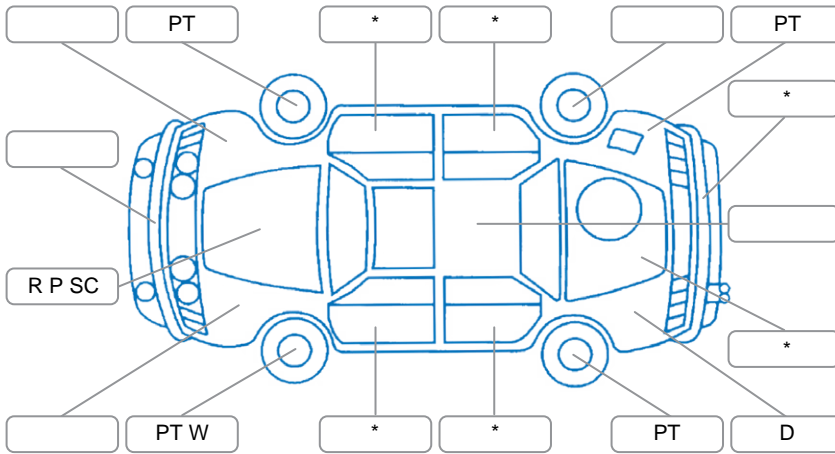

Report ID:	28,231,569	Version:	2
Created:	12 Jun 2026		

Make:	Suzuki	Model:	Swift
Body Style:	Hatchback	Year:	2021
Rego No.:	NNP619	Rego Expiry:	21 Sep 2026
WoF Expiry:	26 Jun 2027	Odometer:	78,070 Kms
Good No.:	28231569	VIN:	JSAAZC83S00404398
Next Service:	81,000 kms	Service History:	Yes

Key
 S = Scratch R = Rust C = Crack * = Decals W = Significant scuffs
 D = Dent PT = Paint defect P = Pin dent SC = Stone Chips

Note: some defects and blemishes may not be displayed in the diagram

Body Inspection Comments

Windscreen stone chip.
 Passed fresh VTNZ WOF.

Conditions During Body Inspection Wet

Under Carriage and Under Bonnet Inspection Comments

Interior Comments

Seats:	Good
Carpets:	Good
Panels:	Good
Dashboard:	Good