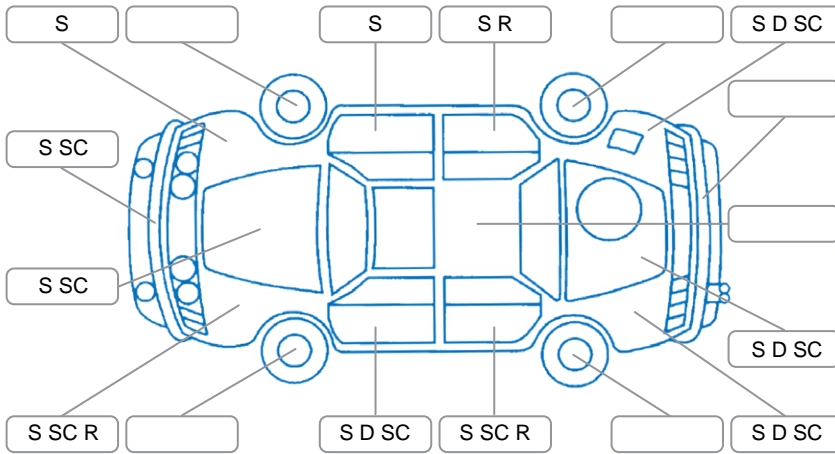

Report ID:	28,231,480	Version:	4
Created:	09 Jun 2026		

Make:	Mazda	Model:	Bt-50
Body Style:	Utility	Year:	2016
Rego No.:	JTB583	Rego Expiry:	10 Apr 2027
WoF Expiry:	13 May 2027	Odometer:	310,874 Kms
Good No.:	28231480	VIN:	MMOUR0YF100546924
Next Service:	320,874 Kms	Service History:	Yes

Key

S = Scratch R = Rust C = Crack * = Decals W = Significant scuffs
 D = Dent PT = Paint defect P = Pin dent SC = Stone Chips

Note: some defects and blemishes may not be displayed in the diagram

Body Inspection Comments