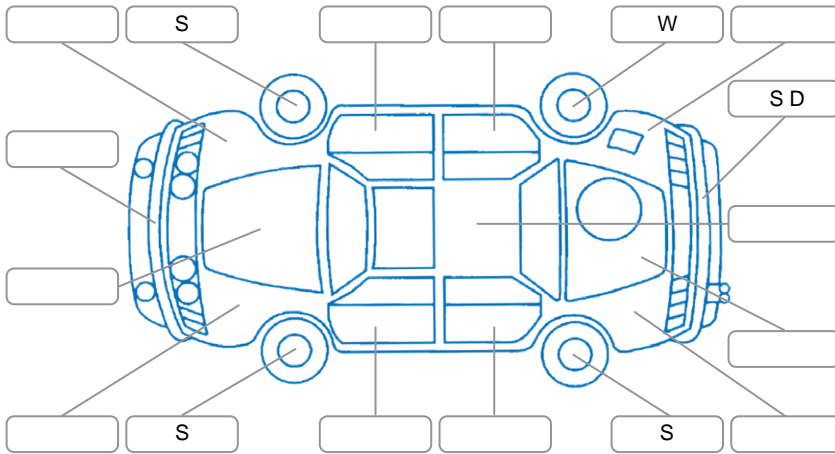

**Key**  
 S = Scratch    R = Rust    C = Crack    \* = Decals    W = Significant scuffs  
 D = Dent    PT = Paint defect    P = Pin dent    SC = Stone Chips

Note: some defects and blemishes may not be displayed in the diagram

### Body Inspection Comments

All tyres dry cracking due to age. Water in spare wheel well. LF tyre outside edge wear.

Conditions During Body Inspection

Wet