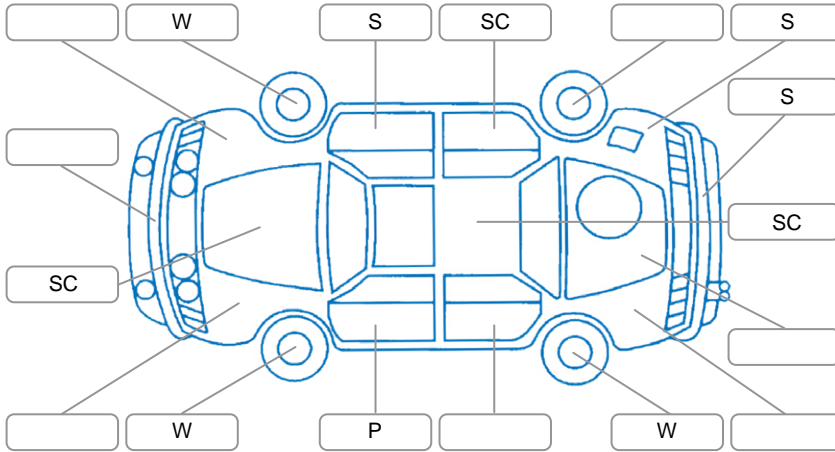

Report ID:	28,231,433	Version:	1
Created:	10 Jun 2026		

Make:	Holden	Model:	Astra
Body Style:	Hatchback	Year:	2017
Rego No.:	KZF177	Rego Expiry:	23 Apr 2027
WoF Expiry:	24 Jun 2027	Odometer:	116,859 Kms
Good No.:	28231433	VIN:	WOLBF6EC5HG073024
Next Service:	126,800kms	Service History:	No

Key

S = Scratch R = Rust C = Crack * = Decals W = Significant scuffs
 D = Dent PT = Paint defect P = Pin dent SC = Stone Chips

Note: some defects and blemishes may not be displayed in the diagram

Body Inspection Comments

Conditions During Body Inspection: Dry

Under Carriage and Under Bonnet Inspection Comments

Interior Comments

Seats:	Good
Carpets:	Good
Panels:	Good
Dashboard:	Good

General Comments

Road Conditions During Test Drive	Dry
Engine Timing Mechanism	Timing Chain
Evidence of Cam Belt Replacement	<input type="checkbox"/> Yes <input type="checkbox"/> No Kms