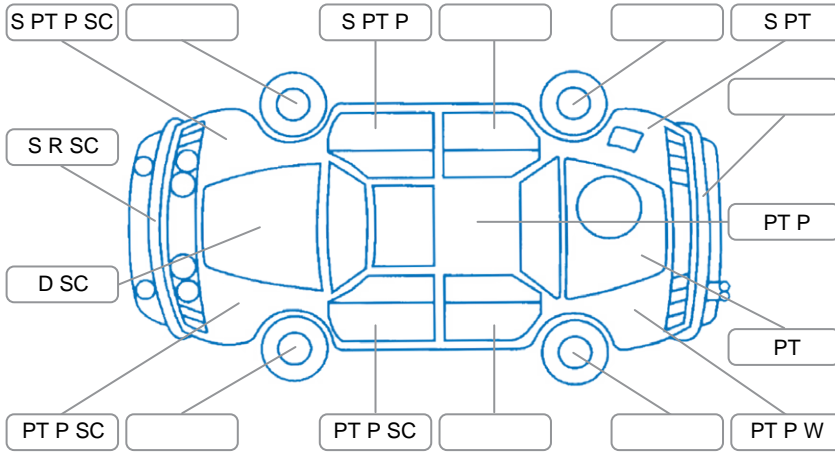

Report ID:	28,231,405	Version:	1
Created:	13 Jun 2026		

Make:	Ford	Model:	Thunderbird
Body Style:	Sedan	Year:	1965
Rego No.:	RTM175	Rego Expiry:	07 May 2027
WoF Expiry:	08 May 2027	Odometer:	84,719 Miles
Good No.:	28231405	VIN:	7AT06G06X25112122
Next Service:		Service History:	No

Key

S = Scratch R = Rust C = Crack * = Decals W = Significant scuffs
 D = Dent PT = Paint defect P = Pin dent SC = Stone Chips

Note: some defects and blemishes may not be displayed in the diagram

Body Inspection Comments

Poor paint job
 Left taillight cracked

Conditions During Body Inspection

Dry

Under Carriage and Under Bonnet Inspection Comments

Underbody sealed
 Engine oil leak

Interior Comments

Seats:	Poor
Carpets:	Poor
Panels:	Poor
Dashboard:	Poor