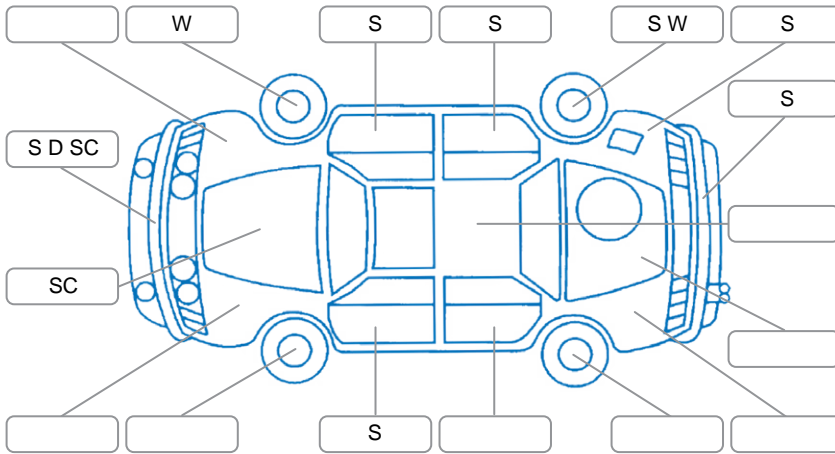

Report ID:	28,231,303	Version:	2
Created:	16 Jun 2026		

Make:	Toyota	Model:	Corolla
Body Style:	Hatchback	Year:	2022
Rego No.:	PGS523	Rego Expiry:	23 Aug 2026
WoF Expiry:	16 Jun 2027	Odometer:	85,591 Kms
Good No.:	28231303	VIN:	JTNK93BE803043536
Next Service:	91300	Service History:	Yes

**Key**  
 S = Scratch    R = Rust    C = Crack    \* = Decals    W = Significant scuffs  
 D = Dent    PT = Paint defect    P = Pin dent    SC = Stone Chips

Note: some defects and blemishes may not be displayed in the diagram