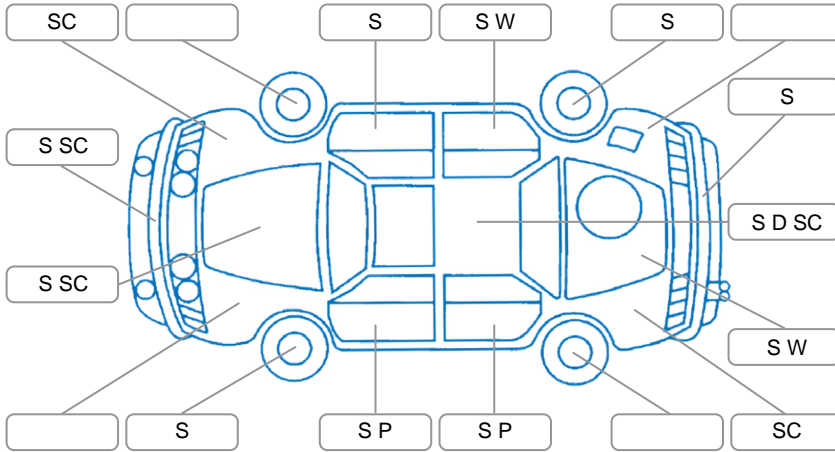

Key
 S = Scratch R = Rust C = Crack * = Decals W = Significant scuffs
 D = Dent PT = Paint defect P = Pin dent SC = Stone Chips

Note: some defects and blemishes may not be displayed in the diagram

Body Inspection Comments

Small scratch in rear tailgate window tint.

Conditions During Body Inspection Dry

Under Carriage and Under Bonnet Inspection Comments

Interior Comments

Seats:	Good
Carpets:	Good
Panels:	Good
Dashboard:	Good