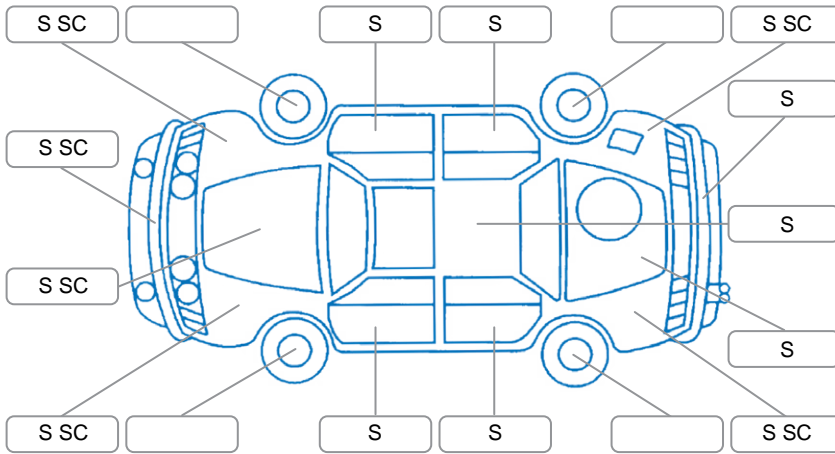

Report ID:	28,231,255	Version:	1
Created:	16 Jun 2026		

Make:	Hyundai	Model:	Sonata
Body Style:	Sedan	Year:	2008
Rego No.:	EQP129	Rego Expiry:	28 Sep 2026
WoF Expiry:	29 Sep 2026	Odometer:	117,332 Kms
Good No.:	28231255	VIN:	KMHEU41CR6A148308
Next Service:	123,000	Service History:	Yes

Key

S = Scratch R = Rust C = Crack * = Decals W = Significant scuffs
 D = Dent PT = Paint defect P = Pin dent SC = Stone Chips

Note: some defects and blemishes may not be displayed in the diagram

Body Inspection Comments