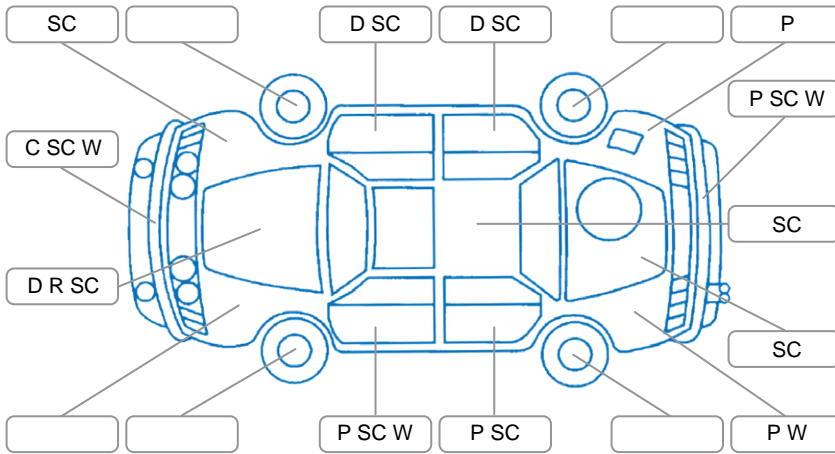

Key
 S = Scratch R = Rust C = Crack * = Decals W = Significant scuffs
 D = Dent PT = Paint defect P = Pin dent SC = Stone Chips

Note: some defects and blemishes may not be displayed in the diagram

Body Inspection Comments

Rear bumper misaligned
 Crack in front grille

Conditions During Body Inspection Dry

Under Carriage and Under Bonnet Inspection Comments

Engine oil seepage

Interior Comments

Seats:	stains
Carpets:	Average
Panels:	Average
Dashboard:	Average