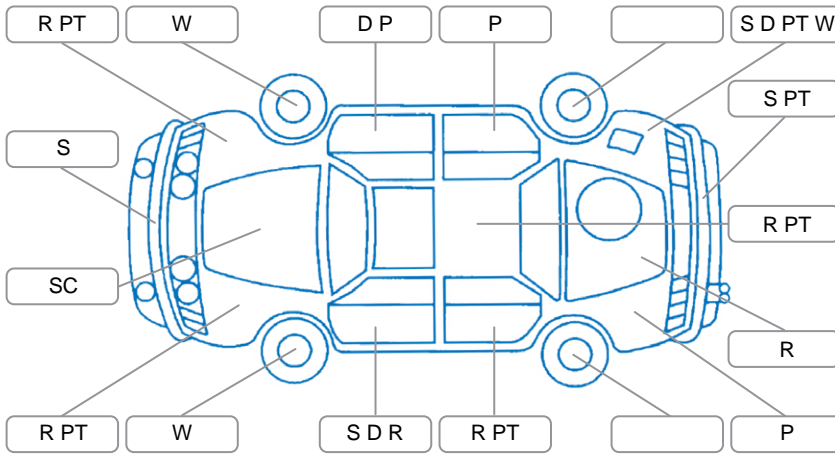

Report ID:	28,231,168	Version:	3
Created:	09 Jul 2026		

Make:	LDV	Model:	G10
Body Style:	Van	Year:	2021
Rego No.:	NPD665	Rego Expiry:	16 Jan 2027
WoF Expiry:	22 Jul 2027	Odometer:	121,585 Kms
Good No.:	28231168	VIN:	LSKG4GL19MA093093
Next Service:	131,000 kms	Service History:	Yes

**Key**  
 S = Scratch    R = Rust    C = Crack    \* = Decals    W = Significant scuffs  
 D = Dent    PT = Paint defect    P = Pin dent    SC = Stone Chips

Note: some defects and blemishes may not be displayed in the diagram