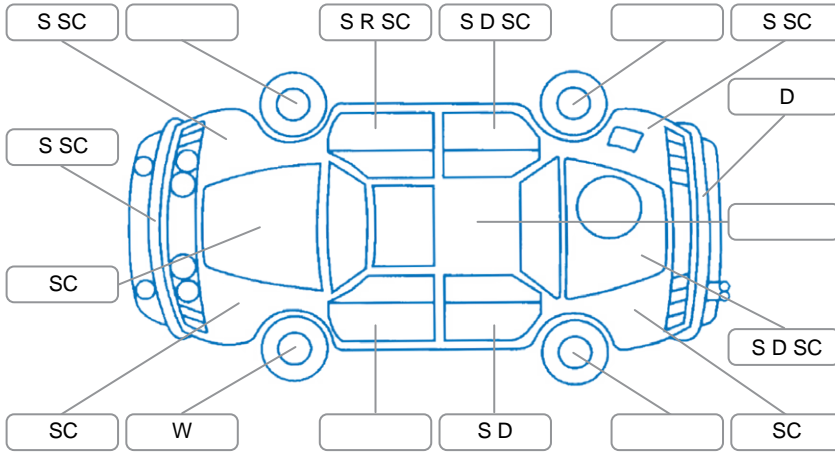

Report ID:	28,231,106	Version:	2
Created:	16 Jun 2026		

Make:	Ford	Model:	Ranger
Body Style:	Utility	Year:	2020
Rego No.:	NEK363	Rego Expiry:	03 Sep 2026
WoF Expiry:	13 Dec 2026	Odometer:	172,983 Kms
Good No.:	28231106	VIN:	MPBUMFF50LX295240
Next Service:	184000	Service History:	Yes

Key

S = Scratch R = Rust C = Crack * = Decals W = Significant scuffs
 D = Dent PT = Paint defect P = Pin dent SC = Stone Chips

Note: some defects and blemishes may not be displayed in the diagram

Body Inspection Comments

Conditions During Body Inspection: Dry

Under Carriage and Under Bonnet Inspection Comments

Oil pan has oil around it might need to be checked for oil leak

Interior Comments

Seats:	Good
Carpets:	Good
Panels:	Good
Dashboard:	Good