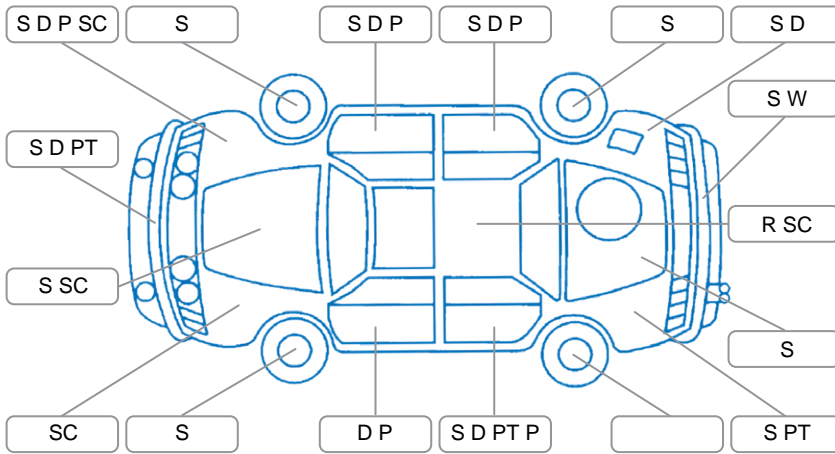

Report ID:	28,231,096	Version:	1
Created:	12 Jun 2026		

Make:	Ford	Model:	Mondeo
Body Style:	Wagon	Year:	1998
Rego No.:	ADC753	Rego Expiry:	19 Sep 2026
WoF Expiry:	13 Jul 2026	Odometer:	295,497 Kms
Good No.:	28231096	VIN:	WFONXXGBBNVE83794
Next Service:	297,933km's	Service History:	No

**Key**  
 S = Scratch    R = Rust    C = Crack    \* = Decals    W = Significant scuffs  
 D = Dent    PT = Paint defect    P = Pin dent    SC = Stone Chips

Note: some defects and blemishes may not be displayed in the diagram

### Body Inspection Comments

Paint clear coat peeling off front bumper. Right corner of front bumper is not fitting properly. Hole in right side of front bumper. Both rear tyres & right front tyre will need replacing soon, tread depth is very low. Dent & scratches in left front sill.

### Under Carriage and Under Bonnet Inspection Comments

Oil leak from engine. Leaking power steering fluid.