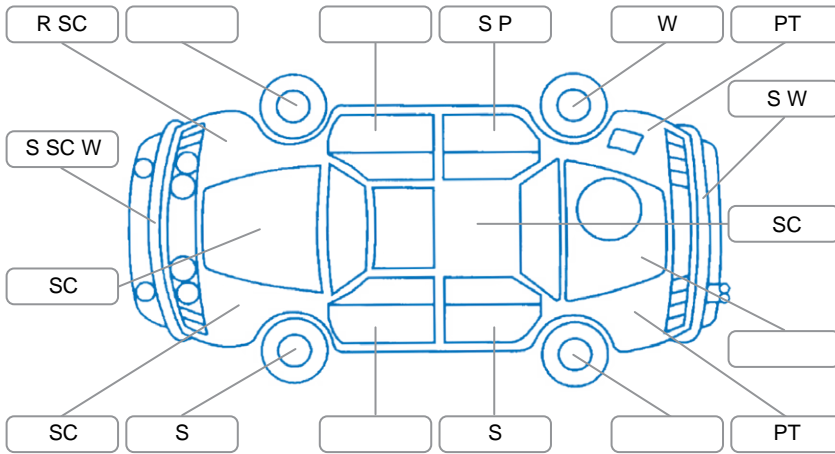

Report ID:	28,230,963	Version:	1
Created:	05 Jun 2026		

Make:	Honda	Model:	Odyssey
Body Style:	Wagon	Year:	2004
Rego No.:	HHE293	Rego Expiry:	03 Jul 2026
WoF Expiry:	01 Jul 2026	Odometer:	271,095 Kms
Good No.:	28230963	VIN:	7AT08G61X14071812
Next Service:	Unknown	Service History:	No

Key
 S = Scratch R = Rust C = Crack * = Decals W = Significant scuffs
 D = Dent PT = Paint defect P = Pin dent SC = Stone Chips

Note: some defects and blemishes may not be displayed in the diagram

Body Inspection Comments

Hole in drivers seat

Conditions During Body Inspection Wet

Under Carriage and Under Bonnet Inspection Comments

Interior Comments

Seats:	Poor
Carpets:	Average
Panels:	Average
Dashboard:	Average

General Comments