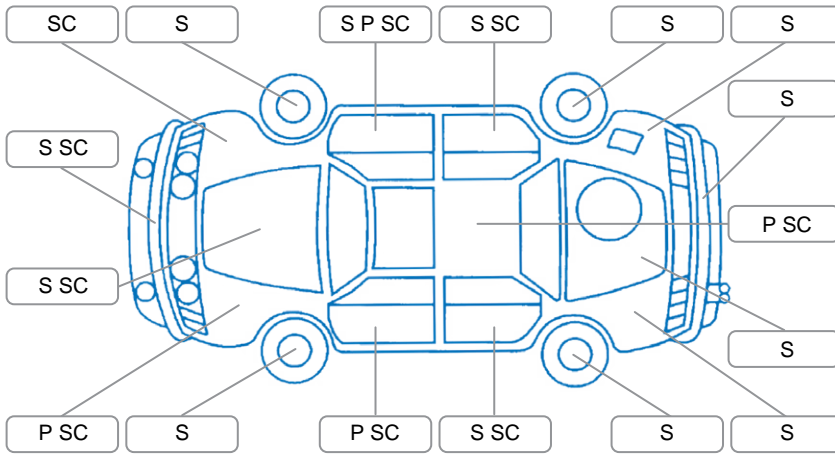

Report ID:	28,230,874	Version:	3
Created:	09 Jun 2026		

Make:	Toyota	Model:	Aqua
Body Style:	Hatchback	Year:	2015
Rego No.:	NLT437	Rego Expiry:	03 Aug 2026
WoF Expiry:	29 May 2027	Odometer:	138,580 Kms
Good No.:	28230874	VIN:	7AT0H65YX21486193
Next Service:	148, 534 Kms	Service History:	No

**Key**  
 S = Scratch    R = Rust    C = Crack    \* = Decals    W = Significant scuffs  
 D = Dent    PT = Paint defect    P = Pin dent    SC = Stone Chips

Note: some defects and blemishes may not be displayed in the diagram