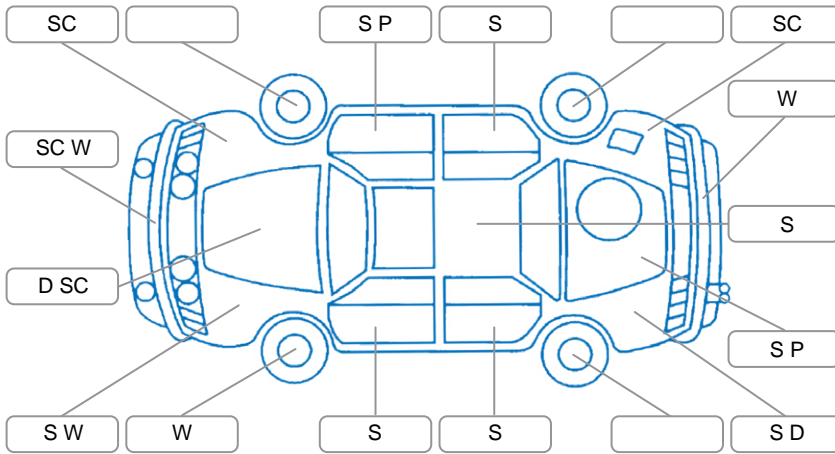

Report ID:	28,230,680	Version:	3
Created:	04 Jun 2026		

Make:	Mitsubishi	Model:	Triton
Body Style:	Utility	Year:	2018
Rego No.:	LUC795	Rego Expiry:	26 Nov 2026
WoF Expiry:	13 May 2027	Odometer:	244,022 Kms
Good No.:	28230680	VIN:	MMAJYKK10JH027660
Next Service:	10/9/26 or 247800k,	Service History:	No

Key

S = Scratch R = Rust C = Crack * = Decals W = Significant scuffs
 D = Dent PT = Paint defect P = Pin dent SC = Stone Chips

Note: some defects and blemishes may not be displayed in the diagram

Body Inspection Comments

Stone chips in windscreen.

Conditions During Body Inspection

Dry

Under Carriage and Under Bonnet Inspection Comments

Surface corrosion underneath vehicle.

Interior Comments

Seats:	Average
Carpets:	Average
Panels:	wear on steering wheel.
Dashboard:	Good

General Comments

Vehicle drove well.

Road Conditions During Test Drive Dry

Engine Timing Mechanism Timing Chain

Evidence of Cam Belt Replacement Yes No Kms

Inspected by: Aaron Johnson

Published by: Aaron Johnson