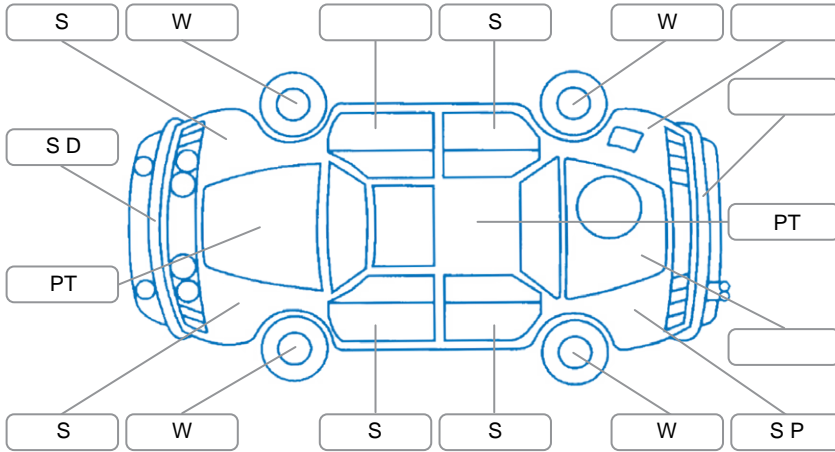

Report ID:	28,230,679	Version:	1
Created:	04 Jun 2026		

Make:	Mazda	Model:	Axela
Body Style:	Hatchback	Year:	2004
Rego No.:	GHB831	Rego Expiry:	17 Aug 2026
WoF Expiry:	19 Aug 2026	Odometer:	231,706 Kms
Good No.:	28230679	VIN:	7AT0C13JX12115193
Next Service:	237000	Service History:	No

Key

S = Scratch R = Rust C = Crack * = Decals W = Significant scuffs
 D = Dent PT = Paint defect P = Pin dent SC = Stone Chips

Note: some defects and blemishes may not be displayed in the diagram

Body Inspection Comments

- Front left weather shield damaged
- Condensation on both rear lights
- Inside of boot damp

Conditions During Body Inspection: Dry

Under Carriage and Under Bonnet Inspection Comments

- Front wheel drive
- Oil leak