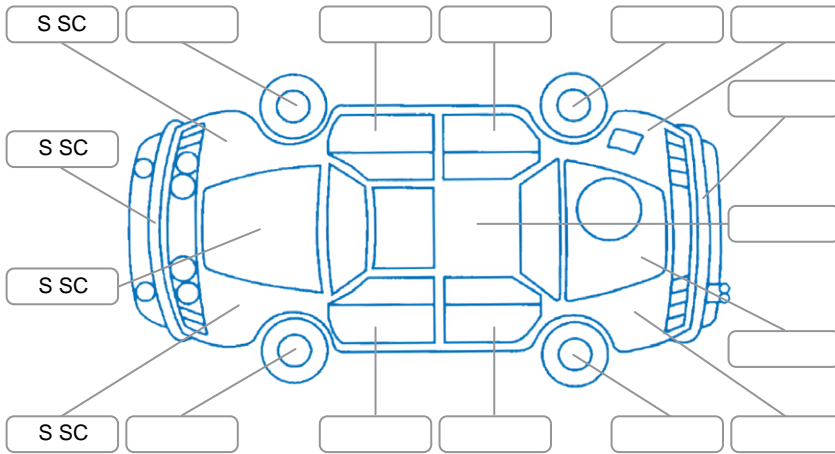

Key
 S = Scratch R = Rust C = Crack * = Decals W = Significant scuffs
 D = Dent PT = Paint defect P = Pin dent SC = Stone Chips

Note: some defects and blemishes may not be displayed in the diagram

Body Inspection Comments

Conditions During Body Inspection: Dry

Under Carriage and Under Bonnet Inspection Comments

Interior Comments

Seats:	Good
Carpets:	Good
Panels:	Good
Dashboard:	Good

General Comments

Road Conditions During Test Drive	Dry	
Engine Timing Mechanism	Timing Chain	
Evidence of Cam Belt Replacement	<input type="checkbox"/> Yes <input type="checkbox"/> No	Kms
Inspected by:	Robert Rankin	
Published by:	Laura Iovine	
Inspection Date:	09 Jun 2026	