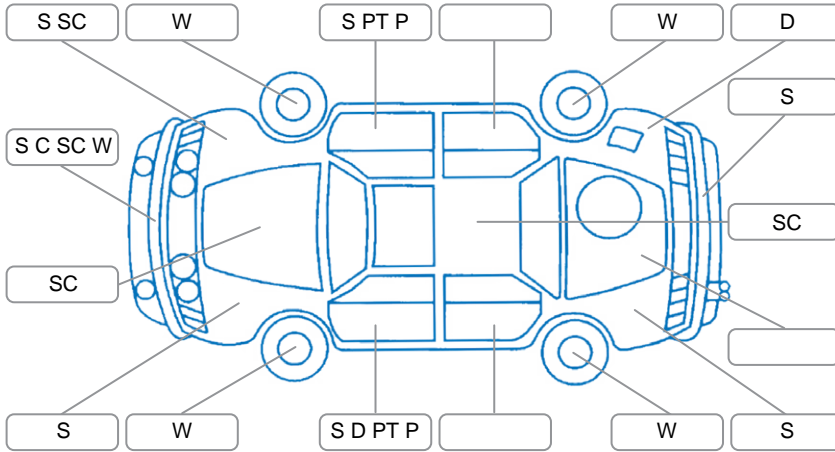

Report ID:	28,230,565	Version:	1
Created:	05 Jun 2026		

Make:	Ford	Model:	Focus
Body Style:	Hatchback	Year:	2015
Rego No.:	JDR842	Rego Expiry:	09 Feb 2027
WoF Expiry:	20 Feb 2027	Odometer:	153,247 Kms
Good No.:	28230565	VIN:	MPB1XXMB1FC09397
Next Service:	150000	Service History:	No

Key

S = Scratch R = Rust C = Crack * = Decals W = Significant scuffs
 D = Dent PT = Paint defect P = Pin dent SC = Stone Chips

Note: some defects and blemishes may not be displayed in the diagram

Body Inspection Comments

Front bumper lip drivers side falling off, moisture in RHS foglight, tail lights have been tinted

Conditions During Body Inspection

Dry

Under Carriage and Under Bonnet Inspection Comments

Drivers guard liner broken and missing half, Undertray ripped up and damaged, front rotors lipped