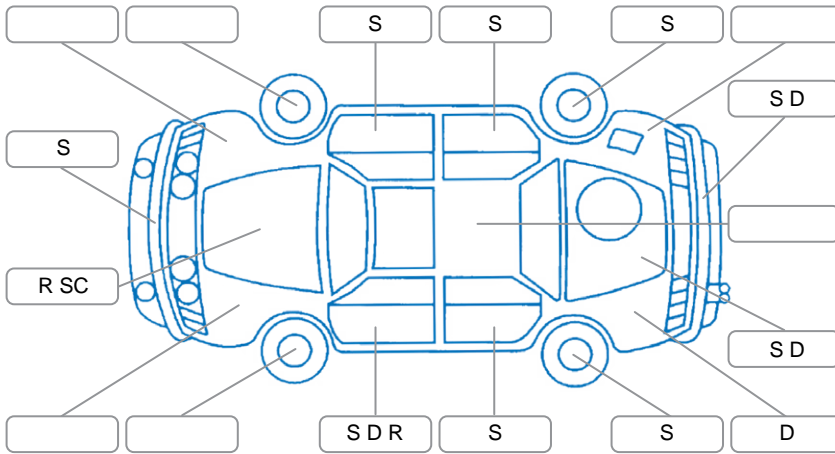

Report ID:	28,230,452	Version:	2
Created:	11 Jun 2026		

Make:	KIA	Model:	Sportage
Body Style:	SUV	Year:	2022
Rego No.:	PCU36	Rego Expiry:	27 Oct 2026
WoF Expiry:	08 Aug 2026	Odometer:	114,035 Kms
Good No.:	28230452	VIN:	KNAPU81CSN7052768
Next Service:	120,000km	Service History:	Yes

**Key**  
 S = Scratch    R = Rust    C = Crack    \* = Decals    W = Significant scuffs  
 D = Dent    PT = Paint defect    P = Pin dent    SC = Stone Chips

Note: some defects and blemishes may not be displayed in the diagram