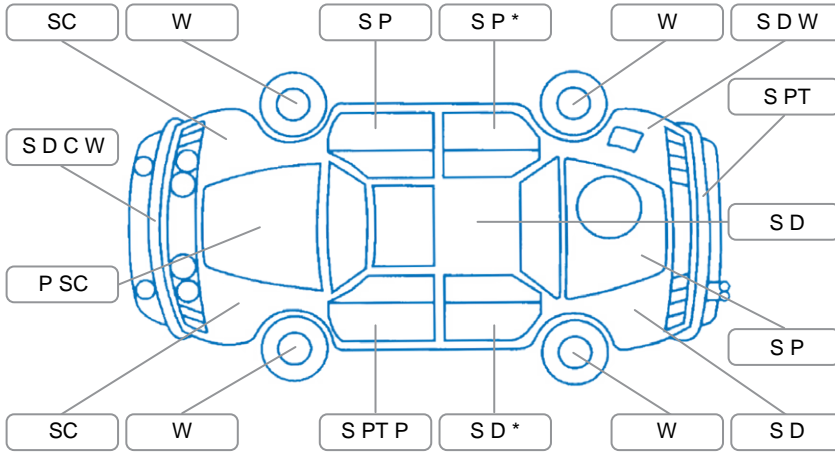

Report ID:	28,230,370	Version:	1
Created:	12 Jun 2026		

Make:	Toyota	Model:	Hiace
Body Style:	Van	Year:	2008
Rego No.:	LFF63	Rego Expiry:	16 Sep 2026
WoF Expiry:	03 Jun 2027	Odometer:	263,355 Kms
Good No.:	28230370	VIN:	7AT0H60FX16002436
Next Service:	269000	Service History:	No

Key

S = Scratch R = Rust C = Crack * = Decals W = Significant scuffs
 D = Dent PT = Paint defect P = Pin dent SC = Stone Chips

Note: some defects and blemishes may not be displayed in the diagram

Body Inspection Comments

Aftermarket headlights and tail lights, aftermarket bonnet, front bumper pushed out on each corner, paint flaking on various panels, drivers and passengers door jam worn

Conditions During Body Inspection	Dry
-----------------------------------	-----

Under Carriage and Under Bonnet Inspection Comments

Car converter has been removed, pinch weld damage both sides, lowering block in rear leafs

Interior Comments

Seats:	drivers seat base ripped, dirty stained
Carpets:	Average
Panels:	Average
Dashboard:	Good