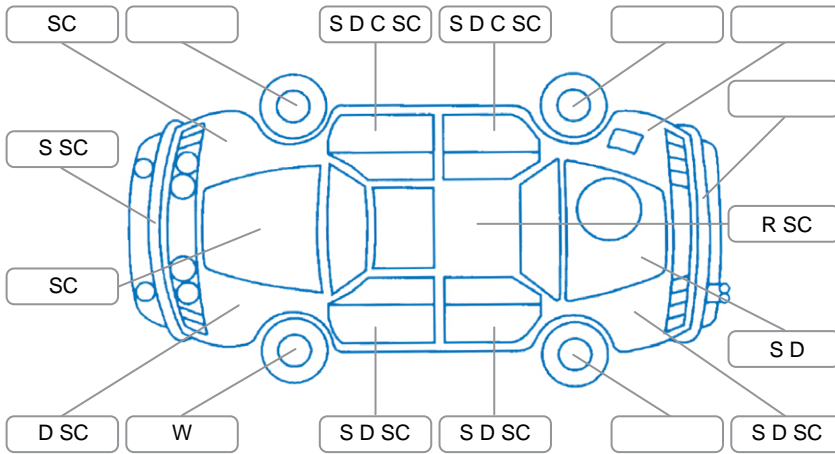

Report ID:	28,230,256	Version:	1
Created:	07 Jun 2026		

Make:	Ford	Model:	Ranger
Body Style:	Utility	Year:	2021
Rego No.:	NLJ279	Rego Expiry:	29 Jul 2026
WoF Expiry:	16 Apr 2027	Odometer:	201,883 Kms
Good No.:	28230256	VIN:	MNAUMFF60MW139630
Next Service:	209000	Service History:	Yes

**Key**  
 S = Scratch    R = Rust    C = Crack    \* = Decals    W = Significant scuffs  
 D = Dent    PT = Paint defect    P = Pin dent    SC = Stone Chips

Note: some defects and blemishes may not be displayed in the diagram

### Body Inspection Comments

Minor cracks outside CVA

Conditions During Body Inspection

Dry