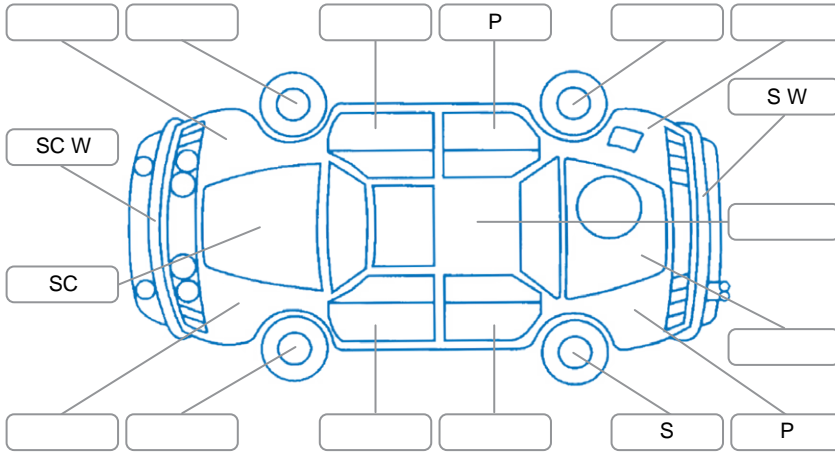

Report ID:	28,230,176	Version:	2
Created:	19 Jun 2026		

Make:	Ford	Model:	Territory
Body Style:	SUV	Year:	2016
Rego No.:	JPE410	Rego Expiry:	14 Sep 2026
WoF Expiry:	02 Feb 2027	Odometer:	173,097 Kms
Good No.:	28230176	VIN:	6FPAAAJGATFM94154
Next Service:	179,000 Kms	Service History:	Yes

**Key**

S = Scratch    R = Rust    C = Crack    \* = Decals    W = Significant scuffs  
 D = Dent    PT = Paint defect    P = Pin dent    SC = Stone Chips

Note: some defects and blemishes may not be displayed in the diagram