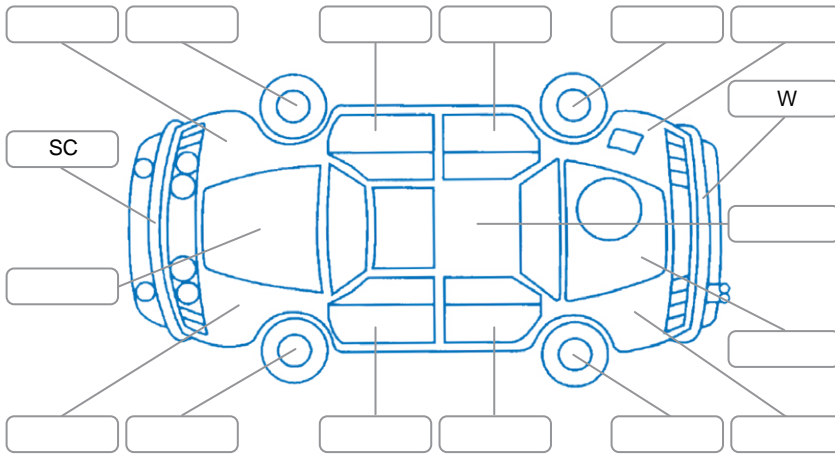

Report ID:	28,230,169	Version:	3
Created:	19 Jun 2026		

Make:	Mazda	Model:	MX-30
Body Style:	Hatchback	Year:	2021
Rego No.:	QMJ394	Rego Expiry:	16 Mar 2027
WoF Expiry:	13 Feb 2027	Odometer:	35,205 Kms
Good No.:	28230169	VIN:	7AT0C14FX24106755
Next Service:	43,500 Kms	Service History:	No

Key
 S = Scratch R = Rust C = Crack * = Decals W = Significant scuffs
 D = Dent PT = Paint defect P = Pin dent SC = Stone Chips

Note: some defects and blemishes may not be displayed in the diagram

Body Inspection Comments