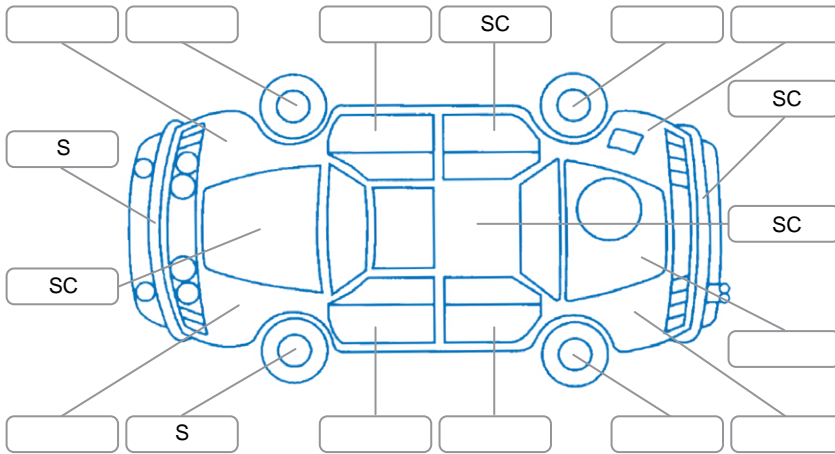

Report ID:	28,230,153	Version:	4
Created:	19 Jun 2026		

Make:	Toyota	Model:	Vitz
Body Style:	Hatchback	Year:	2018
Rego No.:	RCT137	Rego Expiry:	25 Sep 2026
WoF Expiry:	30 Jun 2027	Odometer:	109,309 Kms
Good No.:	28230153	VIN:	7AT0H63EX24035792
Next Service:	119,404kms	Service History:	No

Key
 S = Scratch R = Rust C = Crack * = Decals W = Significant scuffs
 D = Dent PT = Paint defect P = Pin dent SC = Stone Chips

Note: some defects and blemishes may not be displayed in the diagram

Body Inspection Comments