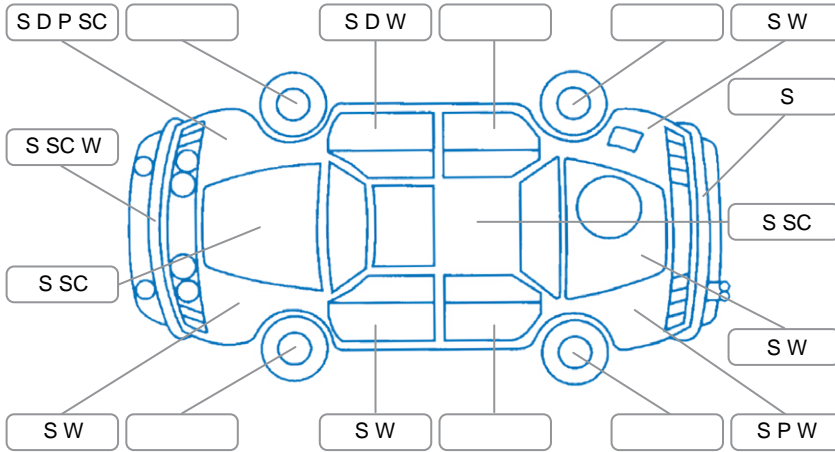

Report ID:	28,230,124	Version:	1
Created:	10 Jun 2026		

Make:	Nissan	Model:	Skyline
Body Style:	Sports Car	Year:	2007
Rego No.:	MAQ876	Rego Expiry:	22 Aug 2026
WoF Expiry:	15 Jul 2026	Odometer:	166,757 Kms
Good No.:	28230124	VIN:	7AT0DH12X19402022
Next Service:	176,740km's	Service History:	No

Key

S = Scratch R = Rust C = Crack * = Decals W = Significant scuffs
 D = Dent PT = Paint defect P = Pin dent SC = Stone Chips

Note: some defects and blemishes may not be displayed in the diagram

Body Inspection Comments

Four small stone cracks in windscreen, one in middle & three in left side of windscreen.

Conditions During Body Inspection

Dry

Under Carriage and Under Bonnet Inspection Comments

Interior Comments

Seats:	Good
Carpets:	Good
Panels:	Good
Dashboard:	Average

General Comments

Cracks starting in left side of dashboard. Minor damage to top edge of Speedo display screen.

Road Conditions During Test Drive Dry

Engine Timing Mechanism Timing Chain

Evidence of Cam Belt Replacement Yes No Kms