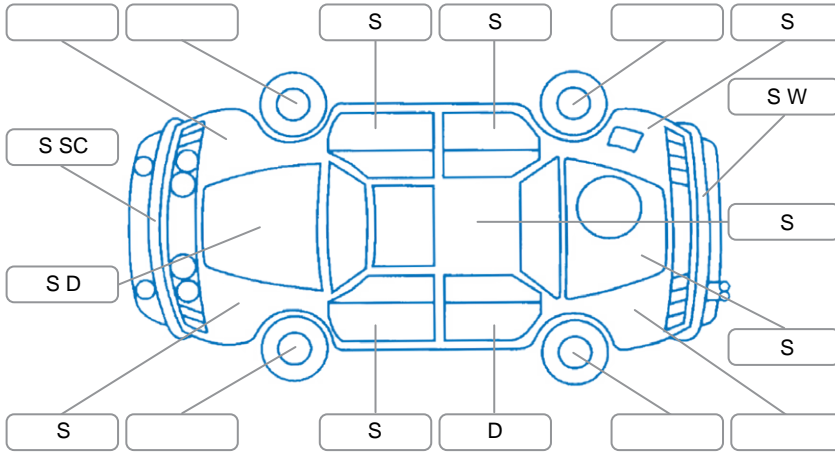

Report ID:	28,230,107	Version:	3
Created:	24 Jun 2026		

Make:	KIA	Model:	RIO
Body Style:	Hatchback	Year:	2019
Rego No.:	LUY797	Rego Expiry:	02 Nov 2026
WoF Expiry:	05 Jun 2027	Odometer:	167,989 Kms
Good No.:	28230107	VIN:	KNADB514MK6228752
Next Service:	164,000	Service History:	Yes

Key

S = Scratch R = Rust C = Crack * = Decals W = Significant scuffs
 D = Dent PT = Paint defect P = Pin dent SC = Stone Chips

Note: some defects and blemishes may not be displayed in the diagram

Body Inspection Comments

Conditions During Body Inspection	Dry
-----------------------------------	-----

Under Carriage and Under Bonnet Inspection Comments

Minor oil leak further investigation needed

Interior Comments

Seats:	Average
Carpets:	Average
Panels:	Average
Dashboard:	Average