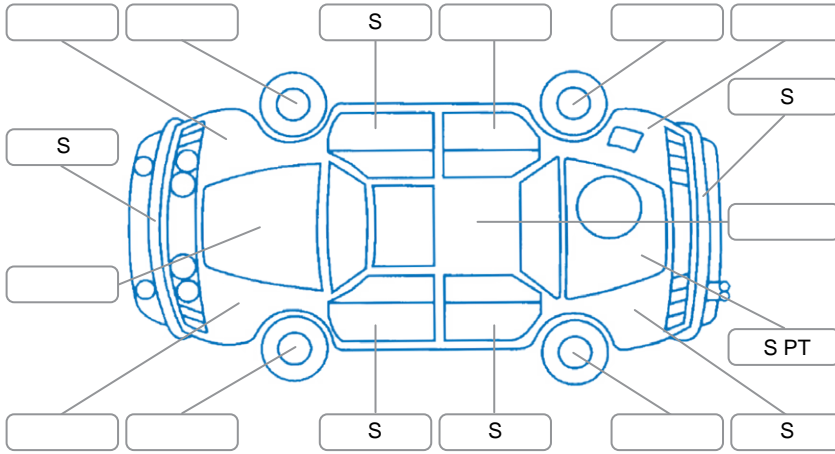

Report ID:	28,230,078	Version:	1
Created:	11 Jun 2026		

Make:	Toyota	Model:	Hiace
Body Style:	Van	Year:	2015
Rego No.:	MAG634	Rego Expiry:	03 Sep 2026
WoF Expiry:	11 Mar 2027	Odometer:	119,914 Kms
Good No.:	28230078	VIN:	7AT0H60FX18172611
Next Service:	130000	Service History:	No

**Key**

S = Scratch    R = Rust    C = Crack    \* = Decals    W = Significant scuffs  
 D = Dent    PT = Paint defect    P = Pin dent    SC = Stone Chips

Note: some defects and blemishes may not be displayed in the diagram