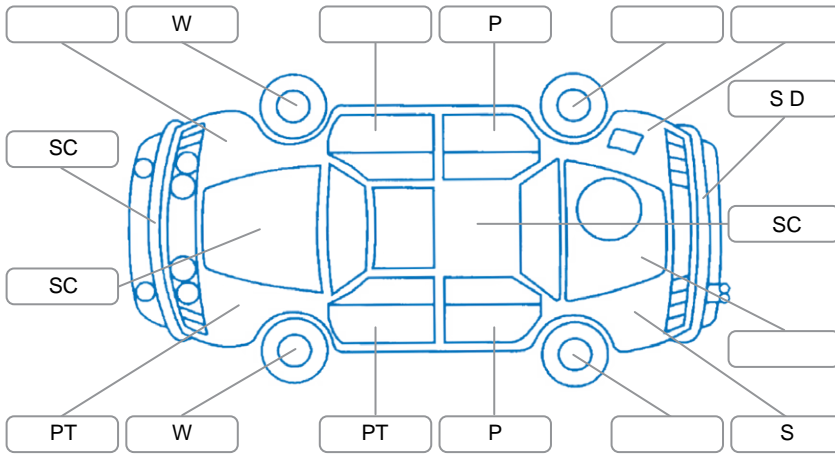

Report ID:	28,230,066	Version:	1
Created:	04 Jun 2026		

Make:	Holden	Model:	Captiva 7
Body Style:	SUV	Year:	2012
Rego No.:	GGE862	Rego Expiry:	26 Aug 2026
WoF Expiry:	29 Jul 2026	Odometer:	260,380 Kms
Good No.:	28230066	VIN:	KL3CD26CJBB126118
Next Service:	265600	Service History:	No

Key
 S = Scratch R = Rust C = Crack * = Decals W = Significant scuffs
 D = Dent PT = Paint defect P = Pin dent SC = Stone Chips

Note: some defects and blemishes may not be displayed in the diagram

Body Inspection Comments

Conditions During Body Inspection: Wet

Under Carriage and Under Bonnet Inspection Comments

Oil seepage lower engine Area.

Interior Comments

Seats:	Average
Carpets:	Average
Panels:	Average
Dashboard:	Good

General Comments