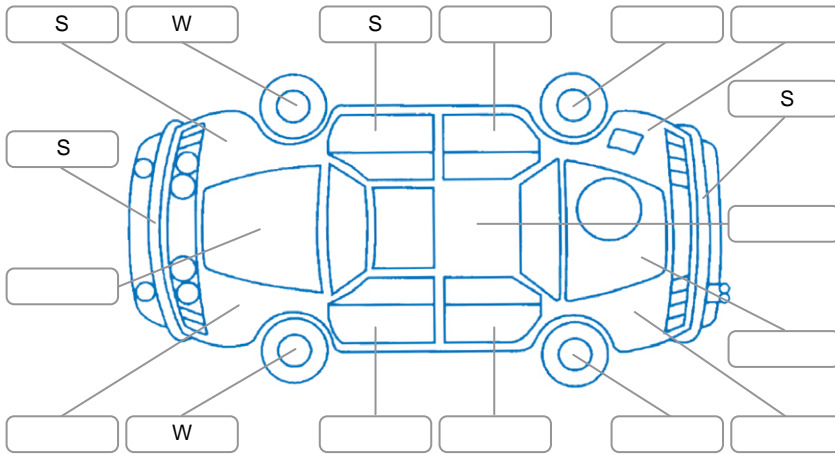

Report ID:	28,230,009	Version:	1
Created:	09 Jun 2026		

Make:	Toyota	Model:	Prius
Body Style:	Hatchback	Year:	2010
Rego No.:	QH2254	Rego Expiry:	26 Jun 2026
WoF Expiry:	03 Jun 2027	Odometer:	142,129 Kms
Good No.:	28230009	VIN:	7AT0H637X23143891
Next Service:	152129	Service History:	No

Key
 S = Scratch R = Rust C = Crack * = Decals W = Significant scuffs
 D = Dent PT = Paint defect P = Pin dent SC = Stone Chips

Note: some defects and blemishes may not be displayed in the diagram

Body Inspection Comments