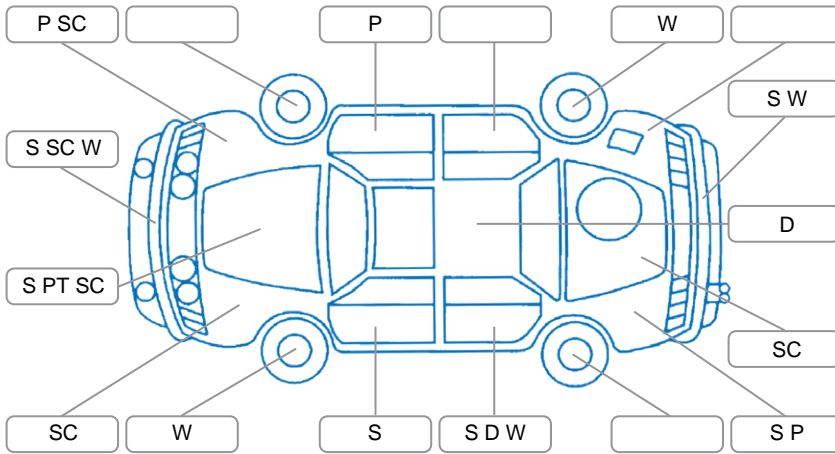

Report ID:	28,229,965	Version:	1
Created:	04 Jun 2026		

Make:	Volkswagen	Model:	Golf
Body Style:	Hatchback	Year:	2013
Rego No.:	GTT574	Rego Expiry:	09 Jun 2026
WoF Expiry:	16 Apr 2026	Odometer:	179,061 Kms
Good No.:	28229965	VIN:	WVWZZZAUZDW059067
Next Service:	188,370km	Service History:	Yes

Key

S = Scratch R = Rust C = Crack * = Decals W = Significant scuffs
 D = Dent PT = Paint defect P = Pin dent SC = Stone Chips

Note: some defects and blemishes may not be displayed in the diagram

Body Inspection Comments

Windscreen stone chips

Conditions During Body Inspection

Dry

Under Carriage and Under Bonnet Inspection Comments

Front wheel drive

Interior Comments

Seats:	Good
Carpets:	Average
Panels:	Good
Dashboard:	Good