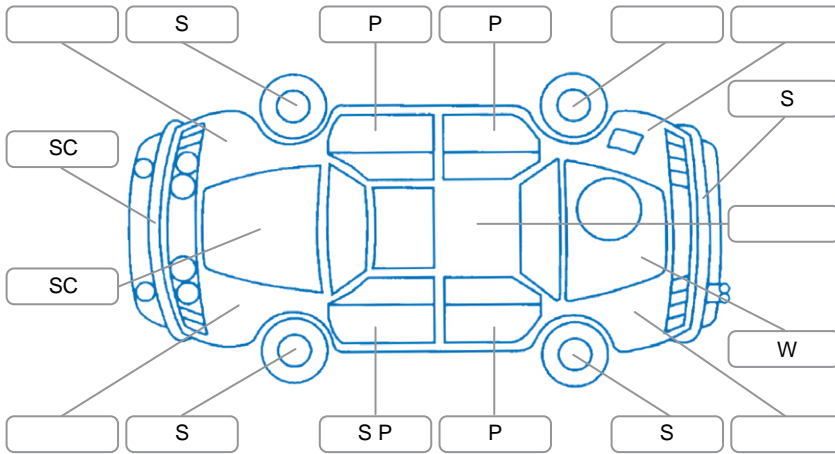

Report ID:	28,229,931	Version:	2
Created:	12 Jun 2026		

Make:	Honda	Model:	Jazz
Body Style:	Hatchback	Year:	2008
Rego No.:	ESS938	Rego Expiry:	15 Dec 2026
WoF Expiry:	27 May 2027	Odometer:	101,063 Kms
Good No.:	28229931	VIN:	JHMGE88509S201099
Next Service:	110,942 Kms	Service History:	No

Key

S = Scratch R = Rust C = Crack * = Decals W = Significant scuffs
 D = Dent PT = Paint defect P = Pin dent SC = Stone Chips

Note: some defects and blemishes may not be displayed in the diagram

Body Inspection Comments