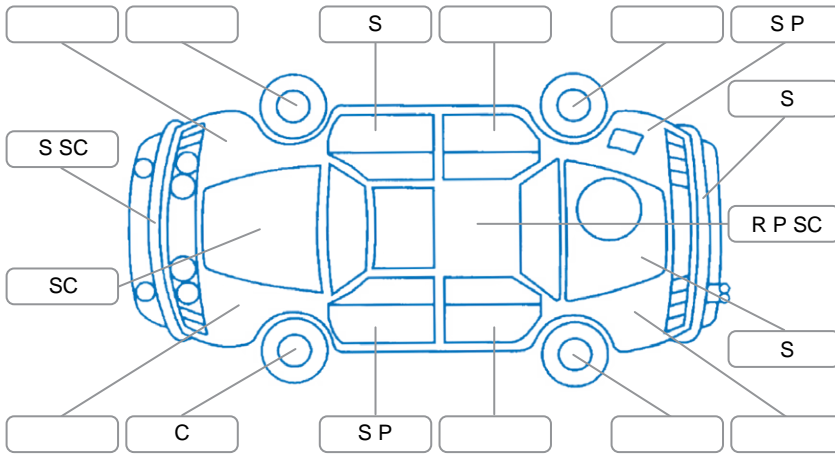

Report ID:	28,229,898	Version:	1
Created:	10 Jun 2026		

Make:	Toyota	Model:	Hiace
Body Style:	Van	Year:	2010
Rego No.:	FPN527	Rego Expiry:	14 Oct 2026
WoF Expiry:	19 Jun 2027	Odometer:	302,702 Kms
Good No.:	28229898	VIN:	JTFHT02P005005410
Next Service:	312500kms	Service History:	No

Key
 S = Scratch R = Rust C = Crack * = Decals W = Significant scuffs
 D = Dent PT = Paint defect P = Pin dent SC = Stone Chips

Note: some defects and blemishes may not be displayed in the diagram

Body Inspection Comments