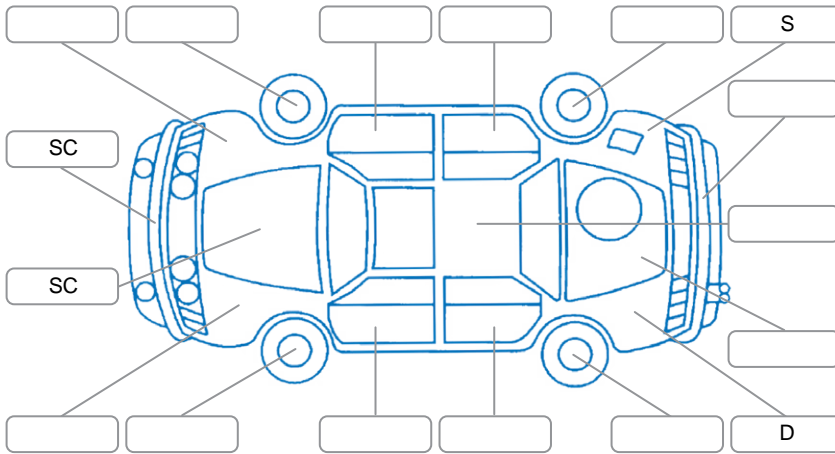

Report ID:	28,229,851	Version:	2
Created:	30 Jun 2026		

Make:	KIA	Model:	Sorento
Body Style:	SUV	Year:	2021
Rego No.:	NNT8	Rego Expiry:	16 Sep 2026
WoF Expiry:	01 Jul 2027	Odometer:	144,000 Kms
Good No.:	28229851	VIN:	KNARH81BWM5099165
Next Service:	147000	Service History:	Yes

**Key**  
 S = Scratch    R = Rust    C = Crack    \* = Decals    W = Significant scuffs  
 D = Dent    PT = Paint defect    P = Pin dent    SC = Stone Chips

Note: some defects and blemishes may not be displayed in the diagram