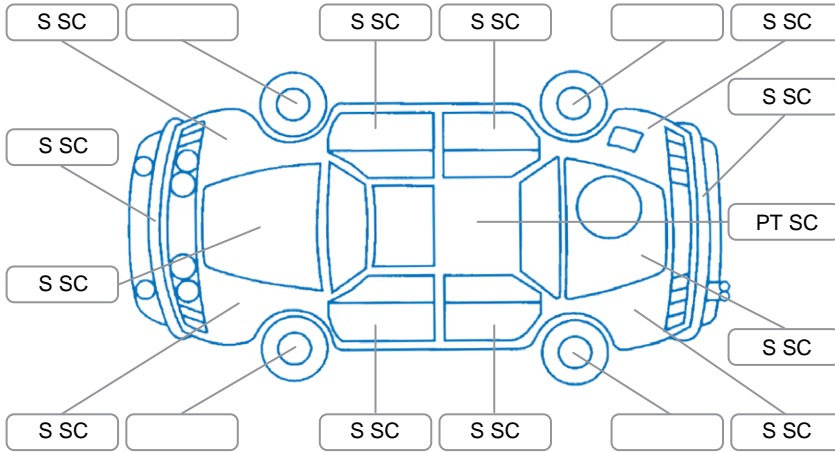

Report ID:	28,229,753	Version:	2
Created:	13 Jun 2026		

Make:	Nissan	Model:	Lafesta
Body Style:	SUV	Year:	2012
Rego No.:	PUQ192	Rego Expiry:	30 Nov 2026
WoF Expiry:	08 Mar 2027	Odometer:	126,244 Kms
Good No.:	28229753	VIN:	7AT0DH7DX18117304
Next Service:	136000	Service History:	No

Key

S = Scratch R = Rust C = Crack * = Decals W = Significant scuffs
 D = Dent PT = Paint defect P = Pin dent SC = Stone Chips

Note: some defects and blemishes may not be displayed in the diagram

Body Inspection Comments

Conditions During Body Inspection: Dry

Under Carriage and Under Bonnet Inspection Comments

2WD

Interior Comments

Seats:	Average
Carpets:	Average
Panels:	Average
Dashboard:	Average

General Comments

Road Conditions During Test Drive	Dry	
Engine Timing Mechanism	Timing Chain	
Evidence of Cam Belt Replacement	<input type="checkbox"/> Yes <input type="checkbox"/> No	Kms
Inspected by:	Uriah Pepene	
Published by:	Bobby Zhong	
Inspection Date:	04 Jun 2026	