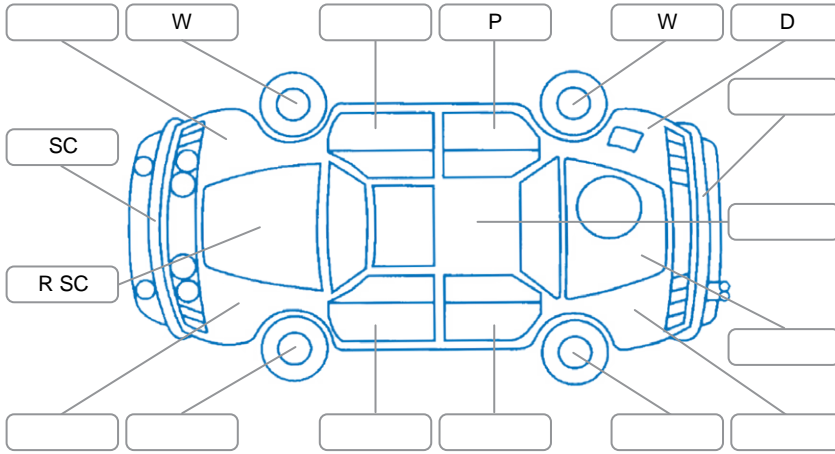

Report ID:	28,229,661	Version:	1
Created:	05 Jun 2026		

Make:	Mazda	Model:	Demio
Body Style:	Hatchback	Year:	2018
Rego No.:	PPG209	Rego Expiry:	16 Dec 2026
WoF Expiry:	29 Nov 2026	Odometer:	66,624 Kms
Good No.:	28229661	VIN:	7AT0C12HX22506343
Next Service:	68695	Service History:	No

Key

S = Scratch R = Rust C = Crack * = Decals W = Significant scuffs
 D = Dent PT = Paint defect P = Pin dent SC = Stone Chips

Note: some defects and blemishes may not be displayed in the diagram

Body Inspection Comments

Conditions During Body Inspection: Dry

Under Carriage and Under Bonnet Inspection Comments

Interior Comments

Seats:	Good
Carpets:	Good
Panels:	Good
Dashboard:	Good

General Comments

Road Conditions During Test Drive	Dry	
Engine Timing Mechanism	Timing Chain	
Evidence of Cam Belt Replacement	<input type="checkbox"/> Yes <input type="checkbox"/> No	Kms
Inspected by:	Sione Mae	
Published by:	Sione Mae	
Inspection Date:	05 Jun 2026	