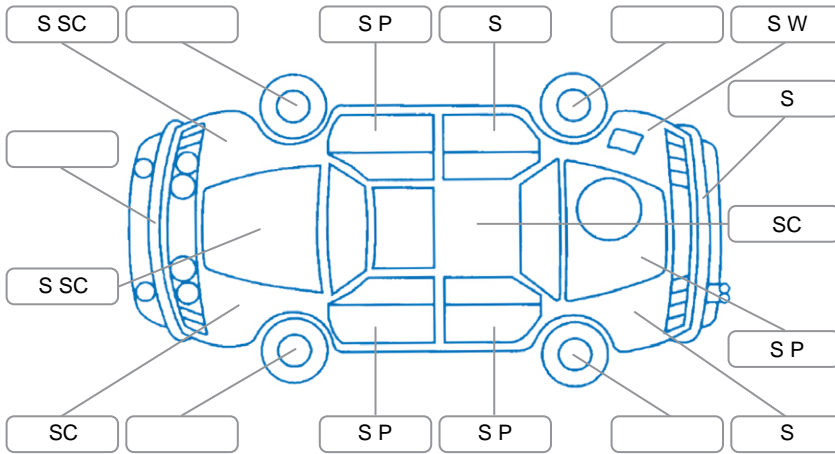

Report ID:	28,229,619	Version:	1
Created:	19 Jun 2026		

Make:	Ford	Model:	Ranger
Body Style:	Utility	Year:	2020
Rego No.:	PYK949	Rego Expiry:	10 Feb 2027
WoF Expiry:	10 Jun 2027	Odometer:	164,834 Kms
Good No.:	28229619	VIN:	MPBUMFF60LX273238
Next Service:	175000	Service History:	Yes

Key

S = Scratch R = Rust C = Crack * = Decals W = Significant scuffs
 D = Dent PT = Paint defect P = Pin dent SC = Stone Chips

Note: some defects and blemishes may not be displayed in the diagram

Body Inspection Comments