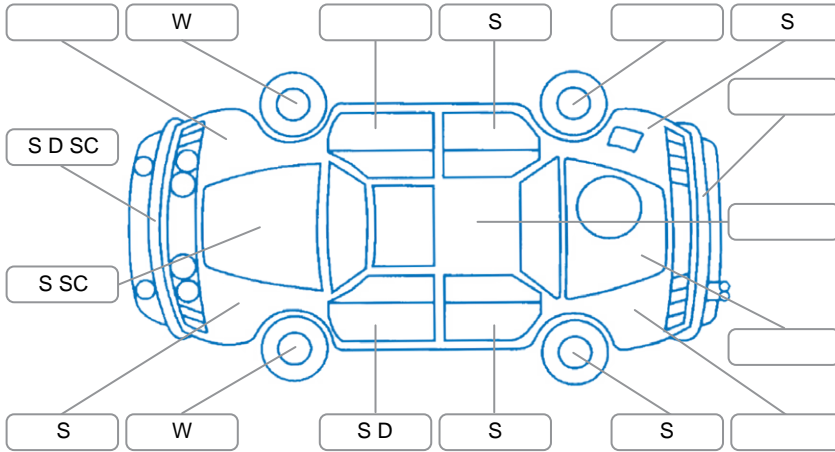

Report ID:	28,229,603	Version:	1
Created:	08 Jun 2026		

Make:	Mercedes-Benz	Model:	A170
Body Style:	Hatchback	Year:	2007
Rego No.:	HNJ288	Rego Expiry:	11 Mar 2026
WoF Expiry:	26 Dec 2025	Odometer:	165,565 Kms
Good No.:	28229603	VIN:	WDD1690322J405322
Next Service:	166,000	Service History:	No

Key

S = Scratch R = Rust C = Crack * = Decals W = Significant scuffs
 D = Dent PT = Paint defect P = Pin dent SC = Stone Chips

Note: some defects and blemishes may not be displayed in the diagram

Body Inspection Comments

Rear bumper detached on left side

Conditions During Body Inspection Dry

Under Carriage and Under Bonnet Inspection Comments

Right outer cv boot split
 Left inner cv boot split

Interior Comments

Seats:	drivers seat worn
Carpets:	Average
Panels:	Average
Dashboard:	Average